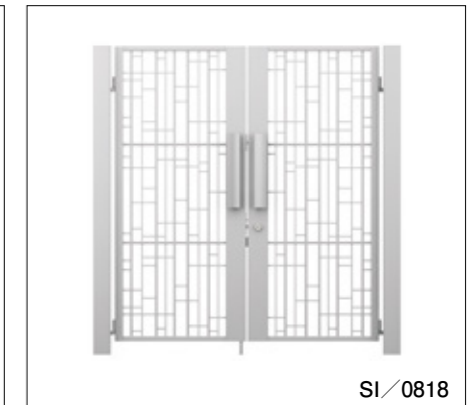

KA / 0818

COLOR