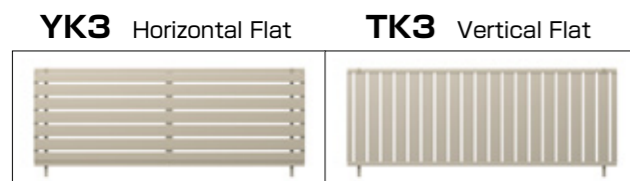

Lock-Gap Hider

Lock-Down Stick

Design Variations

Lattice Picket Style

Solid Panel Style

Louver Style / with Airflow

Frosted Panel Style

Size Variations and Line-Up