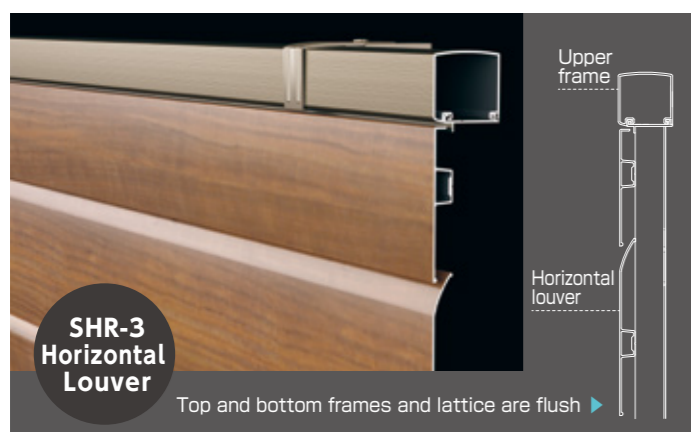

Panel Design

The horizontal flat can be selected from one-sided or two-sided wooden lattice.