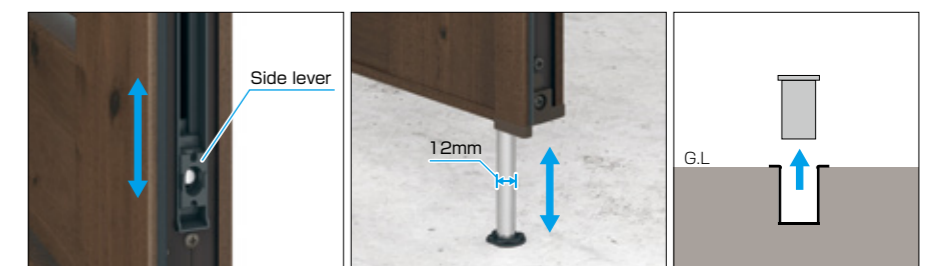

*The standard color changes depending on the panel design. Please contact us for details.

Hinge Cover

Slide Lock Down Stick

Selectable from Alu-color and Wood-laminate color.

Wide Variation of Size and Height