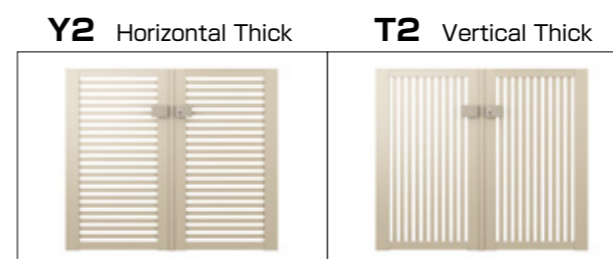

▶ P.17

Sliding Gate
NLB-Series

▶ P.18

Non-Caster Accordion Gates
HGN-Series

▶ P.18

Size Variations

Regular Height : H10 / H12 / H14
Wide [Single] : W60 / W70 / W80 / W90 / W100

Tall Type : H16 / H17 / H18 / H19 / H20
Wide [Single] : W80 / W90 / W100 / W110

COLOR

SLC Sun Silver UC Urban Gray BD Dark Bronze KC Black WH White UC Urban Gray BD Dark Bronze KC Black WH White

Design Variations

Lattice Picket Style

Solid Panel Style

Louver Style / with Airflow

Frosted Panel Style