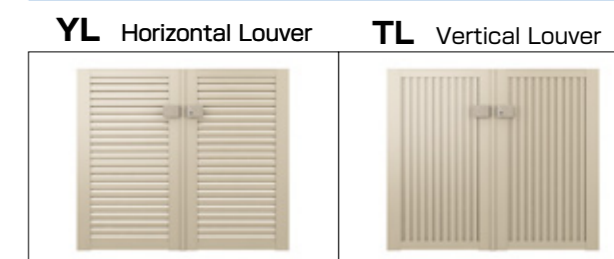

COLOR

SLC Sun Silver UC Urban Gray BD Dark Bronze KC Black WH White UC Urban Gray BD Dark Bronze KC Black WH White

Design Variations

Lattice Picket Style

Solid Panel Style

Louver Style / with Airflow

Frosted Panel Style