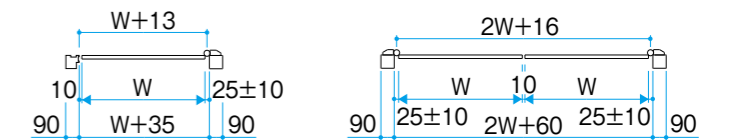

Dimensions (mm)

H \ W	800	900	1000	1100
1600	○	○	○	○
1800	○	○	○	○
2000	○	○	○	○