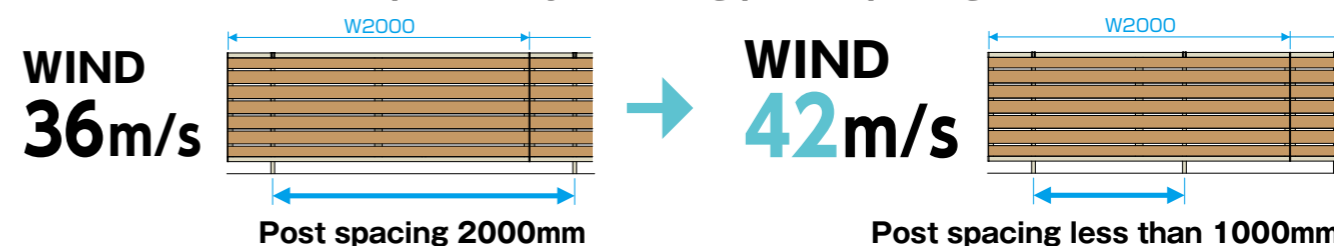

Wind Resistance

Wind resistance is improved by reducing posts spacing to less than 1000mm.