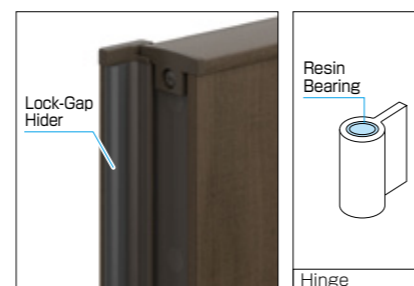

*The standard color changes depending on the panel design. Please contact us for details.

Hinge Cover

Slide Lock Down Stick

Selectable from Alu-color and Wood-laminate color.

Wide Variation of Size and Height

Maximum Height is 2m (6.5ft) .
Maximum Width is 2.2m (7.2ft)
(for Double Gate)

Upgrade Option : LED Hinge Hider

COLOR

Laminate Type				Aluminum Type	
FA Trad Oak	SLC Sun Silver	FA Trad Oak	UC Urban Gray	UC Urban Gray	BD Dark Bronze
FAL		FAU			
YC Craft Cherry	UC Urban Gray	FA Trad Oak	BD Dark Bronze		
YCU		FAC			

Lock-gap hider

Dimensions (mm)

H \ W	800	900	1000	1100
1600	○	○	○	○
1800	○	○	○	○
2000	○	○	○	○

Hinge Cover

The hinge metal cover inside the gate was attached to refine the design.

Slide Lock Down Stick

3 Design Option