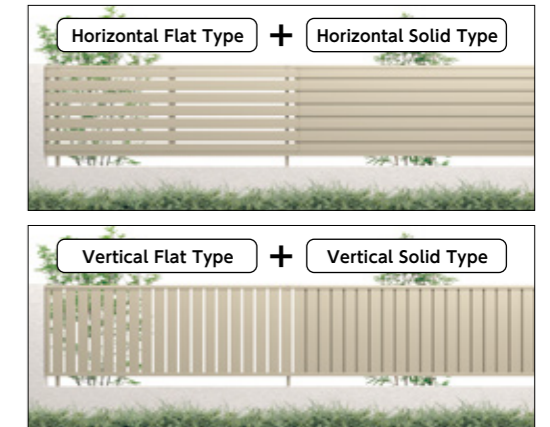

Lock-Gap Hider

Lock-Down Stick

Design Variations

Lattice Picket Style

Solid Panel Style

Louver Style / with Airflow

Frosted Panel Style

Size Variations and Line-Up

Regular post spacing is 2000mm.

COLOR

Panel Design (front & back)

Clean Design

Profile Detail

Combining Panels

Options for space below (YL2/TL2)

Tall Fence

Many combinations of fence panel heights are available. Maximum height is 2936mm (9.6ft).

2UP Free Behind Post (60mm)

3UP Free Behind Post (75mm)

Basic Combination Size (mm)

	H06 H06	H08 H06	H08 H08	H10 H08	H10 H10	H12 H10	H12 H12	H10 H08	H10 H08	H10 H10	Lower rail gap 80mm
	12	14	16	18	20	22	24	26	28	30	
Height	1123	1323	1523	1723	1923	2123	2323	2444	2644	2844	