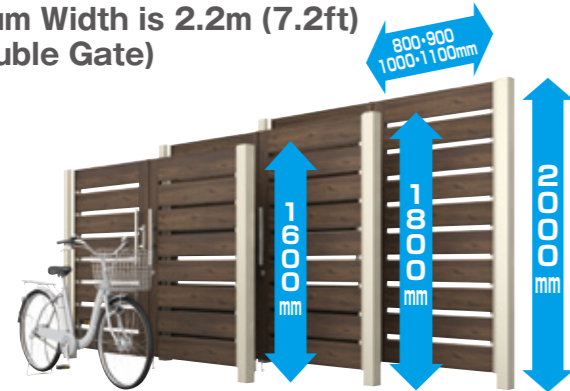

Wide Variation of Size and Height

Maximum Height is 2m (6.5ft) .
Maximum Width is 2.2m (7.2ft)
(for Double Gate)