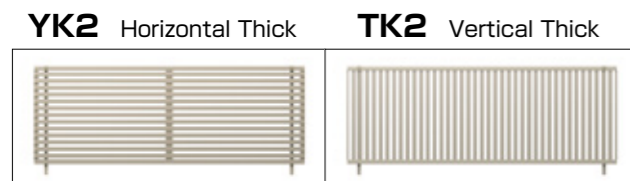

Lock-Gap Hider

Lock-Down Stick

Design Variations

Lattice Picket Style

Solid Panel Style

Louver Style / with Airflow

Frosted Panel Style

Size Variations and Line-Up

Many combinations of fence panel heights are available. Maximum height is 2936mm (9.6ft).

2UP Free Behind Post (60mm)

3UP Free Behind Post (75mm)

Basic Combination Size (mm)

	H06 H06	H08 H06	H08 H08	H10 H08	H10 H10	H12 H10	H12 H12	H10 H08	H10 H08	H10 H10	Lower rail gap 80mm
	12	14	16	18	20	22	24	26	28	30	
Height	1123	1323	1523	1723	1923	2123	2323	2444	2644	2844	