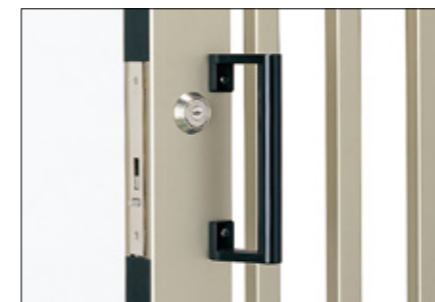

Vertical Picket Type

Vertical Thin Picket Type

3 different heights

Wind Resistance **1160N/m²** V₀=**34m/s**

Flexibility for variations in temperature

NLB Series Sliding Gate

Double-sided Cylinder Lock

Lock-Down Stick & Wheel