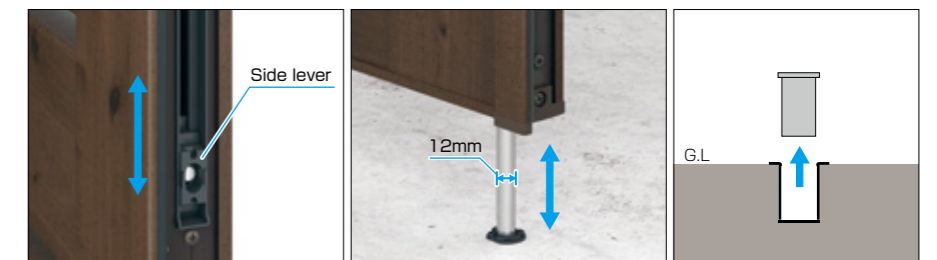

Lock-gap hider

Dimensions (mm)

H \ W	800	900	1000	1100
1600	○	○	○	○
1800	○	○	○	○
2000	○	○	○	○

Hinge Cover

The hinge metal cover inside the gate was attached to refine the design.

Slide Lock Down Stick

3 Design Option