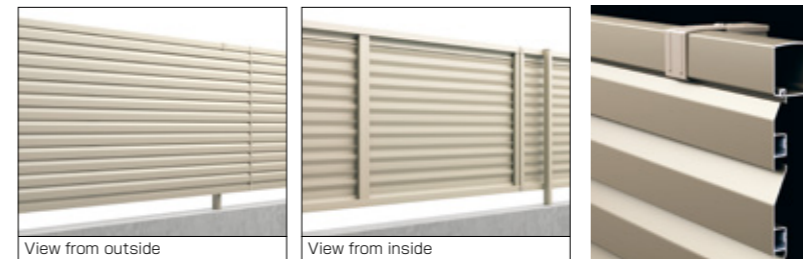

Panel Design (front & back)

Clean Design

Profile Detail