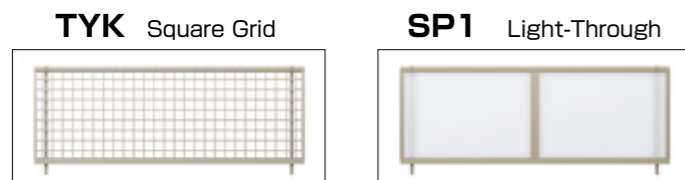

Lock-Gap Hider

Lock-Down Stick

Design Variations

Lattice Picket Style

Solid Panel Style

Louver Style / with Airflow

Frosted Panel Style

Size Variations and Line-Up

Many combinations of fence panel heights are available. Maximum height is 2936mm (9.6ft).

2UP Free Behind Post (60mm)

3UP Free Behind Post (75mm)

Basic Combination Size (mm)

	H06 H06	H08 H06	H08 H08	H10 H08	H10 H10	H12 H10	H12 H12	H10 H08	H10 H08	H10 H10	Lower rail gap 80mm
	12	14	16	18	20	22	24	26	28	30	
Height	1123	1323	1523	1723	1923	2123	2323	2444	2644	2844	