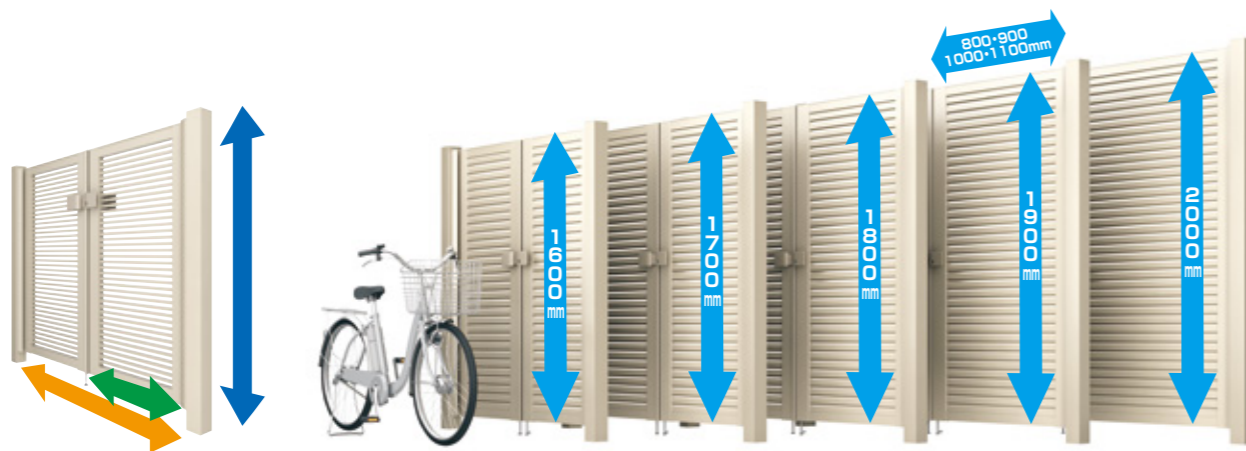

▶ P.17

Sliding Gate
NLB-Series

▶ P.18

Non-Caster Accordion Gates
HGN-Series

▶ P.18

Size Variations

Regular Height : H10 / H12 / H14
Wide [Single] : W60 / W70 / W80 / W90 / W100

Tall Type : H16 / H17 / H18 / H19 / H20
Wide [Single] : W80 / W90 / W100 / W110