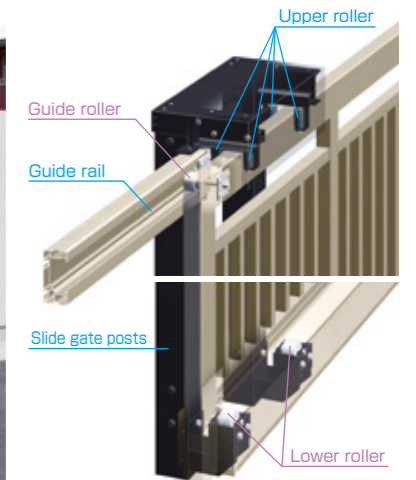

Long Plate Handle

●PL-01

Bar Handle

●BH-01U

Long Bar Handle

●LBH-01

RFL Series Public & Privacy Screen

Design type

Vertical Picket Type

Vertical Thin Picket Type

3 different heights

Wind Resistance **1160N/m²** V₀=**34m/s**

Flexibility for variations in temperature

NLB Series Sliding Gate

Double-sided Cylinder Lock

Lock-Down Stick & Wheel