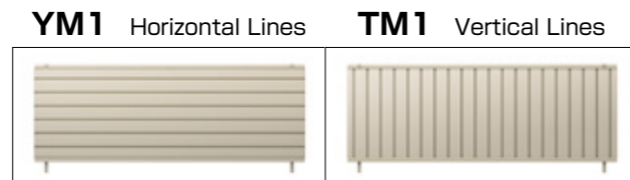

Lock-Gap Hider

Lock-Down Stick

Design Variations

Lattice Picket Style

Solid Panel Style

Louver Style / with Airflow

Frosted Panel Style

Size Variations and Line-Up