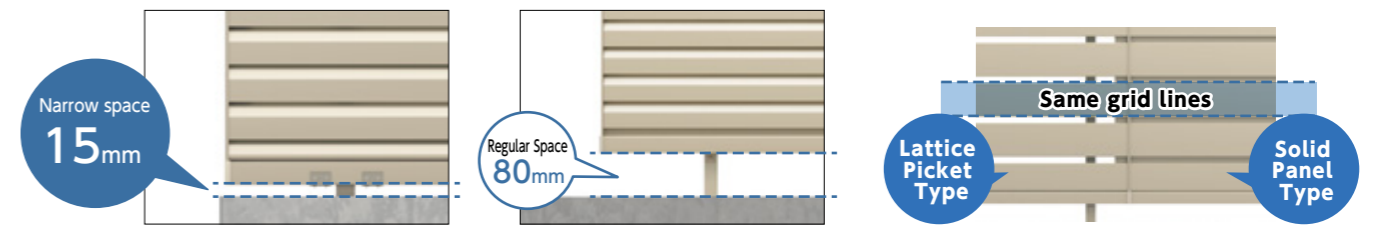

Regular post spacing is 2000mm.

COLOR

Panel Design (front & back)

Clean Design

Profile Detail

Combining Panels

Options for space below (YL2/TL2)

Tall Fence

Many combinations of fence panel heights are available. Maximum height is 2936mm (9.6ft).

2UP Free Behind Post (60mm)

3UP Free Behind Post (75mm)

Basic Combination Size (mm)

	H06 H06	H08 H06	H08 H08	H10 H08	H10 H10	H12 H10	H12 H12	H10 H08	H10 H08	H10 H10	Lower rail gap 80mm
	12	14	16	18	20	22	24	26	28	30	
Height	1123	1323	1523	1723	1923	2123	2323	2444	2644	2844	