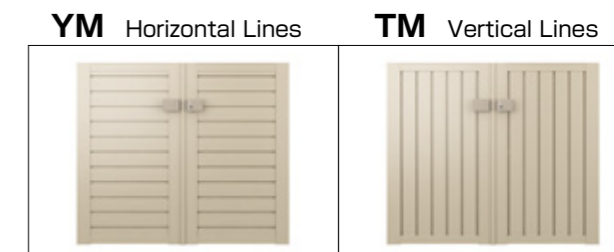

▶ P.17

Sliding Gate
NLB-Series

▶ P.18

Non-Caster Accordion Gates
HGN-Series

▶ P.18

Size Variations

Regular Height : H10 / H12 / H14
Wide [Single] : W60 / W70 / W80 / W90 / W100

Tall Type : H16 / H17 / H18 / H19 / H20
Wide [Single] : W80 / W90 / W100 / W110

COLOR

SLC Sun Silver UC Urban Gray BD Dark Bronze KC Black WH White UC Urban Gray BD Dark Bronze KC Black WH White

Design Variations

Lattice Picket Style

Solid Panel Style

Louver Style / with Airflow

Frosted Panel Style