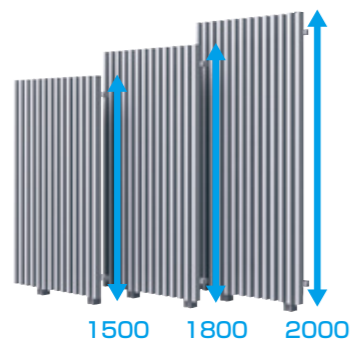

Long Plate Handle

●PL-01

Bar Handle

●BH-01U

Long Bar Handle

●LBH-01

RFL Series Public & Privacy Screen

Design type

Vertical Picket Type

Vertical Thin Picket Type

3 different heights

Wind Resistance **1160N/m²** V₀=**34m/s**

Flexibility for variations in temperature

NLB Series Sliding Gate

Double-sided Cylinder Lock

Lock-Down Stick & Wheel