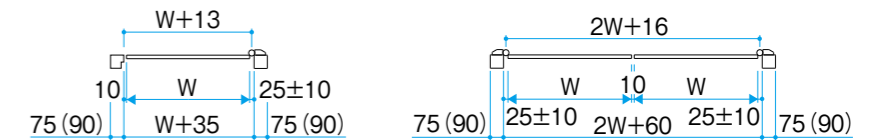

Design Variations

Wind Resistance

Wind resistance is improved by reducing posts spacing to less than 1000mm.

Size Variations and Line-Up

We offer various designs and a wide variety of wood-laminate colors.

Touch Handle

- LWT-01 (Thumb-turn)
- LWT-02 (Dimple Key)

Touch Bar Handle

- LWT-B01 (Thumb-turn)
- LWT-B02 (Dimple Key)

Latch Handle

- LWU-01 (Thumb-turn)

Dimension (mm)

H \ W	700	800	900
1200	○	○	○
1400	○	○	○
1600		○	○