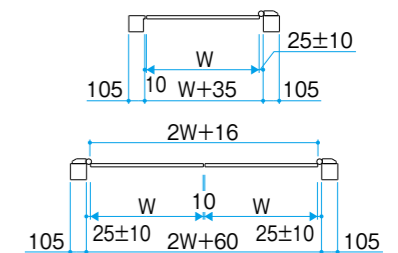

KA Art Black

Dimension (mm)

H \ W	800	900
1600	○	○
1800	○	○
2000	○	○

Combination of Cast Aluminum Panels and Aluminum Profile Frames

Aluminum Gate Framings with Cast-Aluminum panel combination structure.

Special Treatment of the paint on gate frame.