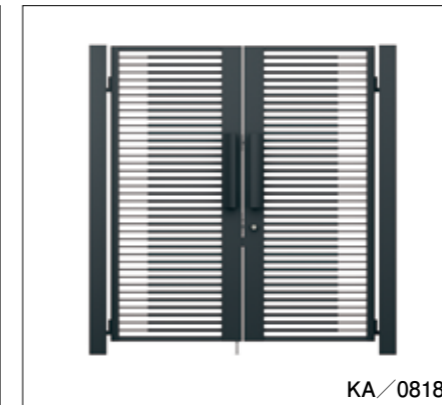

KA / 0818

KA / 0818