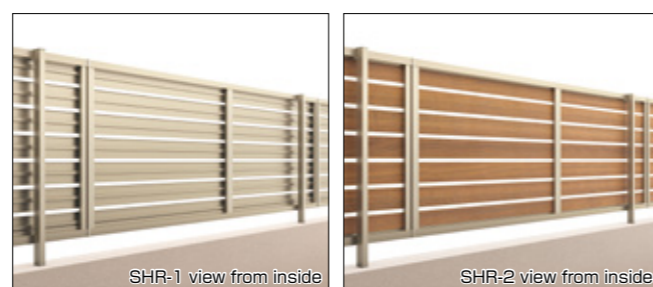

Panel Design

The horizontal flat can be selected from one-sided or two-sided wooden lattice.