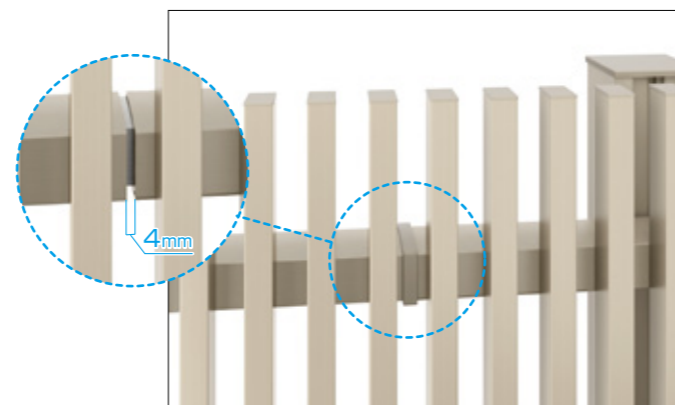

Long Plate Handle

●PL-01

Bar Handle

●BH-01U

Long Bar Handle

●LBH-01

RFL Series Public & Privacy Screen

Design type

Vertical Picket Type

Vertical Thin Picket Type

3 different heights

Wind Resistance **1160N/m²** V₀=**34m/s**

Flexibility for variations in temperature

NLB Series Sliding Gate

Double-sided Cylinder Lock

Lock-Down Stick & Wheel