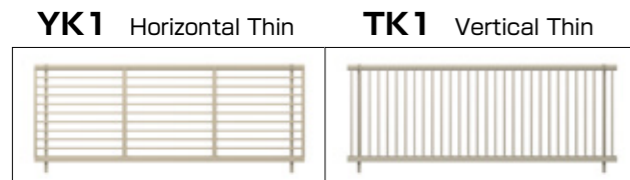

Touch Handle

MJNT-CT (Thumb-turn)
MJNT-CC (Dimple Key)

Touch Bar Handle

MJNG-CT (Thumb-turn)

Latch Lever Handle

MJN-CT (Thumb-turn)

High-Quality Detail

New Lever Handle

Lock-Gap Hider

Lock-Down Stick

Design Variations

Lattice Picket Style

Solid Panel Style

Louver Style / with Airflow

Frosted Panel Style

Size Variations and Line-Up