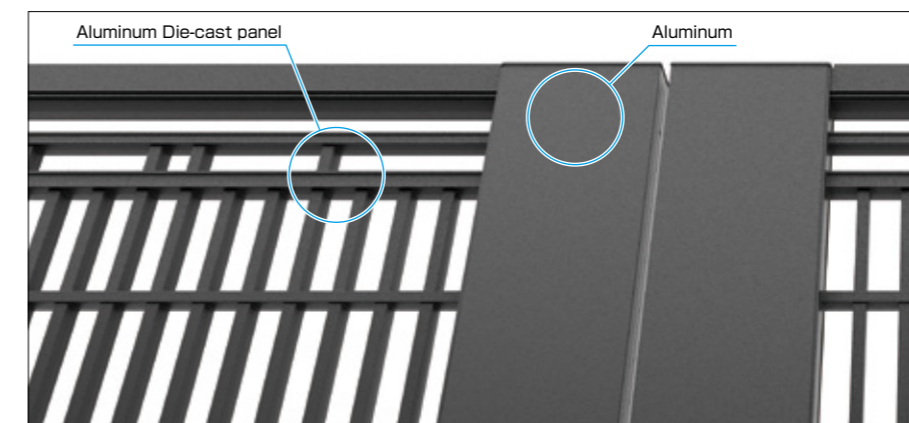

KA Art Black

Dimension (mm)

H \ W	800	900
1600	○	○
1800	○	○
2000	○	○

Combination of Cast Aluminum Panels and Aluminum Profile Frames

Aluminum Gate Framings with Cast-Aluminum panel combination structure.

Special Treatment of the paint on gate frame.