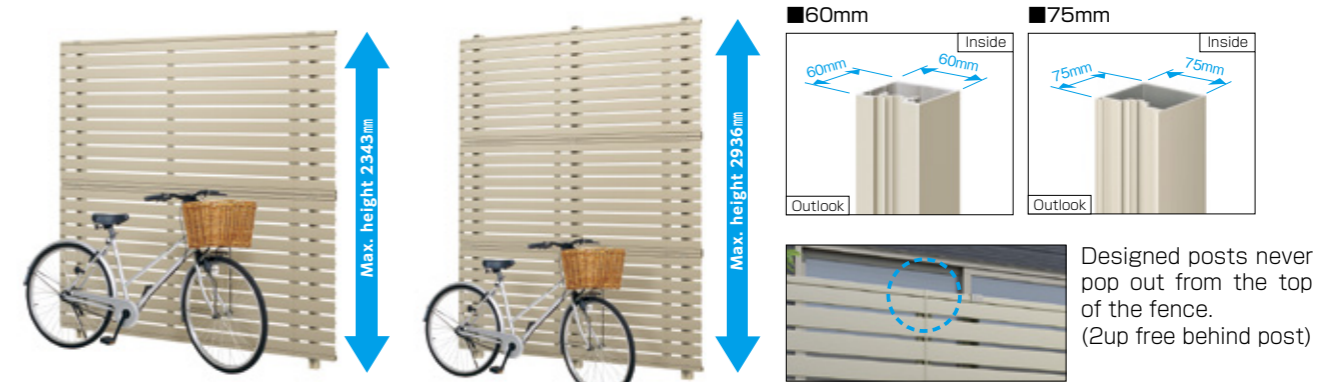

Lock-Gap Hider

Lock-Down Stick

Design Variations

Lattice Picket Style

Solid Panel Style

Louver Style / with Airflow

Frosted Panel Style

Size Variations and Line-Up

Regular post spacing is 2000mm.

COLOR

Panel Design (front & back)

Clean Design

Profile Detail

Combining Panels

Options for space below (YL2/TL2)

Tall Fence

Many combinations of fence panel heights are available. Maximum height is 2936mm (9.6ft).

2UP Free Behind Post (60mm)

3UP Free Behind Post (75mm)

Basic Combination Size (mm)

	H06 H06	H08 H06	H08 H08	H10 H08	H10 H10	H12 H10	H12 H12	H10 H08	H10 H08	H10 H10	Lower rail gap 80mm
	12	14	16	18	20	22	24	26	28	30	
Height	1123	1323	1523	1723	1923	2123	2323	2444	2644	2844	