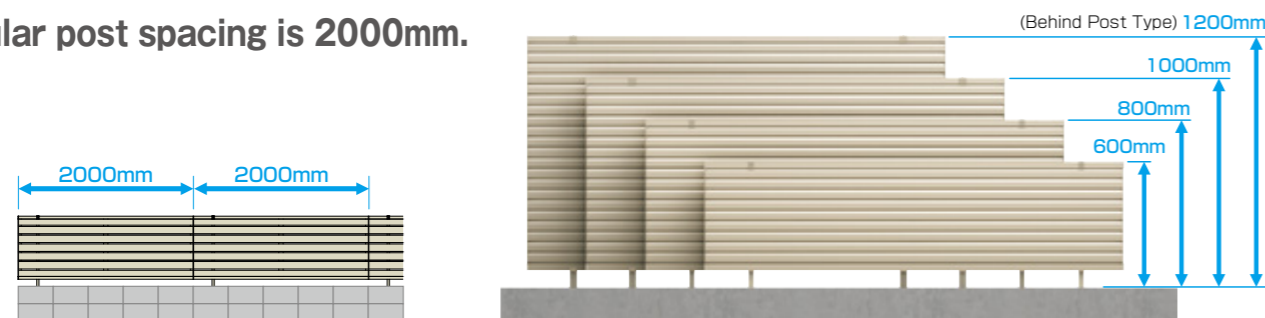

Size Variations and Line-Up

Regular post spacing is 2000mm.